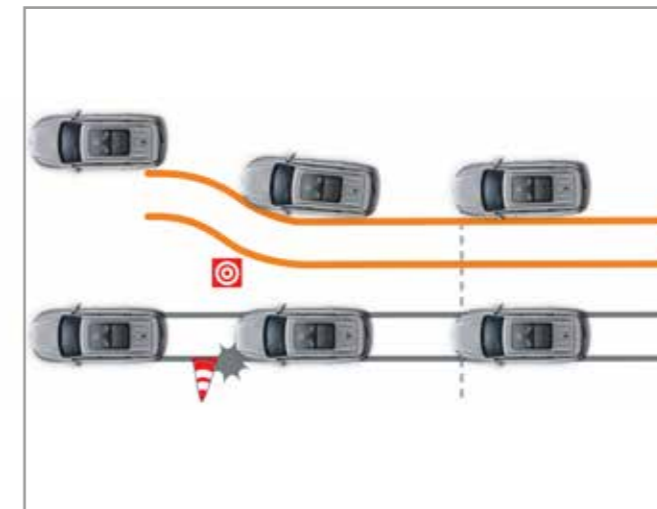

Antilock Brakes with Brake Assist

Enhanced ABS module prevents the wheels from locking up during braking, thereby, maintaining tractive contact with the road surface and helping the driver maintain more control over the vehicle.