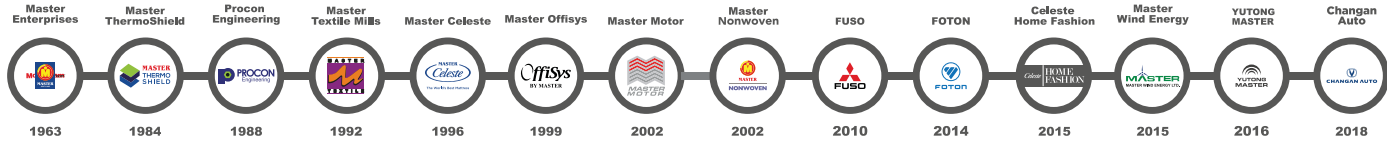

 CHANGAN AUTO

WATCH ME MOVE

OSHAN
X7

About Changan

Changan is China's #1 domestic automaker for the last 10 years consecutively. Changan is also the leader in R&D and innovation and has received many awards in China and internationally. In the Chinese language, CHANG means lasting and AN means safety. Therefore, CHANG AN together represents the idea of "LASTING SAFETY".

Changan Automobile's Product Test and Verification System: CA-TVS with more than 4 million km in test mileage, each new model is to undergo 10,000 tests in 16 areas, including environment, strength, safety, etc. Changan is committed to provide its customers with a safe and enjoyable ride. All Changan vehicles undergo extensive multiple trials for vehicle quality, extreme temperature ranges from -50°C to +50°C, performance and safety testing, making the vehicle rank the highest points by C-NCAP. Most recently, Changan became the first automaker in the industry to exceed US Standards by passing 55 km/h double roll-over test.

Changan Automobile has entered into a joint venture with Master Group; established in 2018, Master Changan Motors Limited, has committed an investment of USD 136 million and promises to bring futuristic vehicles within the reach of Pakistan.

Changan has entered Pakistan to start an automotive disruption and the latest uprising is for SUV lovers of the nation.

The History IT ALL STARTED IN 1963

Global Research & Development

Each year, Changan Automobile invests 5% of its annual sales revenue in R&D. Since 2006, the total investment has exceeded \$17 billion. The Company has invested \$289 million to build the Dianjing test track, an international standard vehicle testing facility, which is 150 km long and spread over 2,240,000 m², making it the 2nd largest such facility in the world.