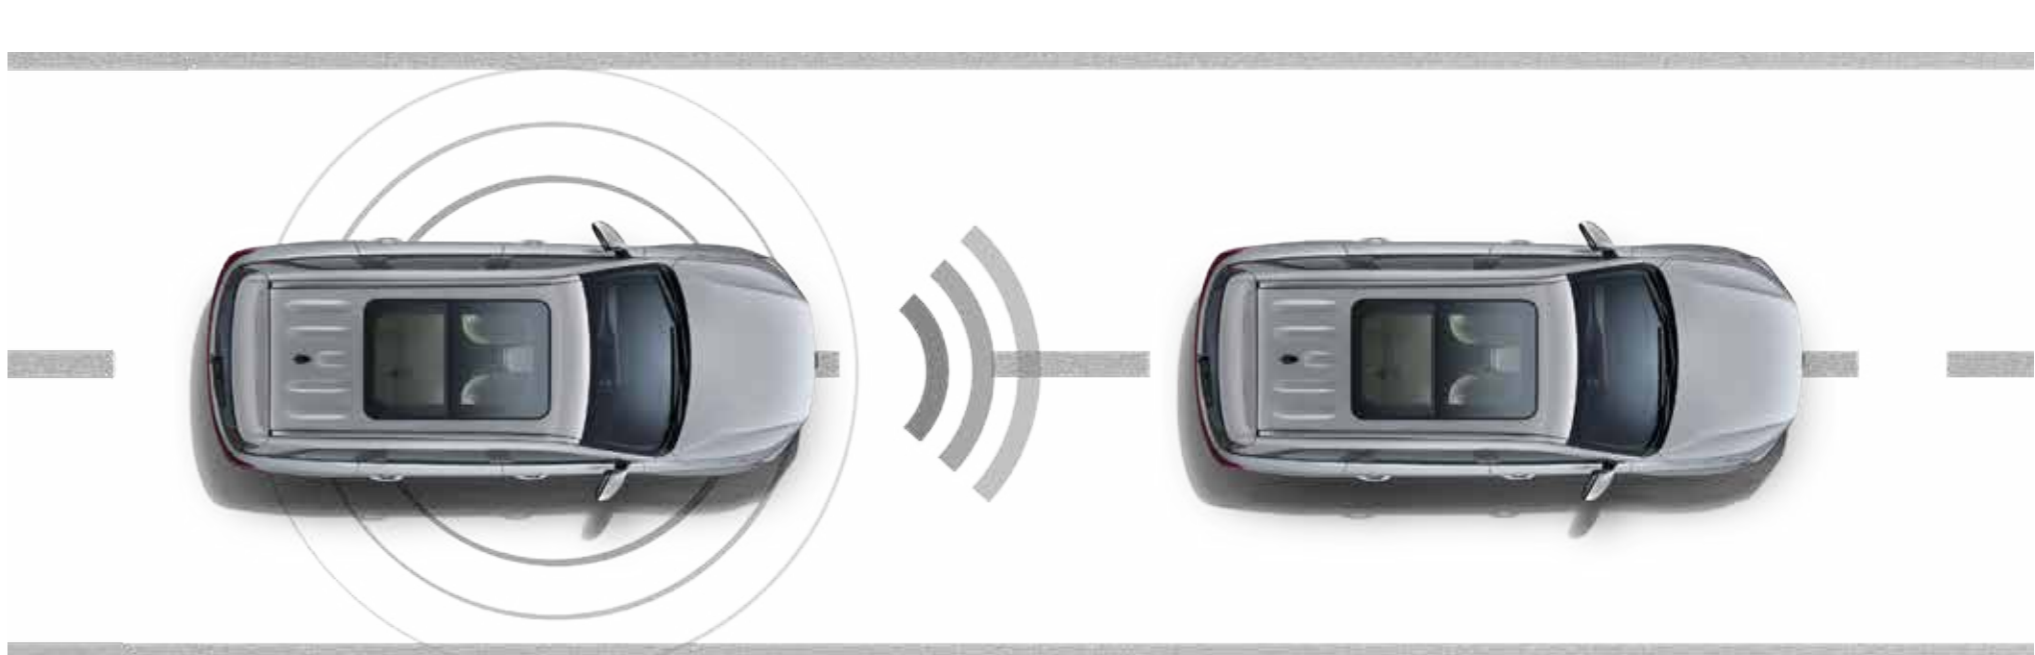

Dynamic Radar Cruise Control

The intelligent radar based adaptive cruise control system adjusts the speed with the vehicle in front and matches the pace accordingly, reducing your stress of continuously adjusting vehicle speed.