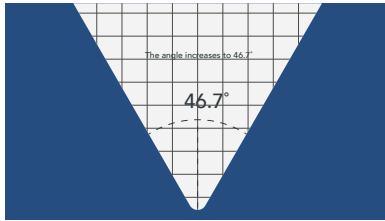

Changan Automobile's Product Test and Verification System: CA-TVS with more than 4 million km in test mileage, each new model is to undergo 10,000 tests in 16 areas, including environment, strength, safety, etc. Changan is committed to provide its customers with a safe and enjoyable ride. All Changan vehicles undergo extensive multiple trials for vehicle quality, extreme temperature ranges from -50°C to +50°C, performance and safety testing, making the vehicle rank the highest points by C-NCAP. Most recently, Changan became the first automaker in the industry to exceed US Standards by passing 55 km/h double roll-over test.

About Master Group

Over the last 59 years, the Group has diversified from bedding into textile, chemical, automotive engineering, power, retail and furniture sectors. We, at Master Group, strive for progress and prosperity of Pakistan through leadership in industrialization, innovation and corporate social responsibility.

Changan Automobile has entered into a joint venture with Master Group; established in 2018, Master Changan Motors Limited, has committed an investment of USD 136 million and promises to bring futuristic vehicles within the reach of Pakistan.

Changan has entered Pakistan to start an automotive disruption and the latest uprising is for SUV lovers of the nation.

The History IT ALL STARTED IN 1963