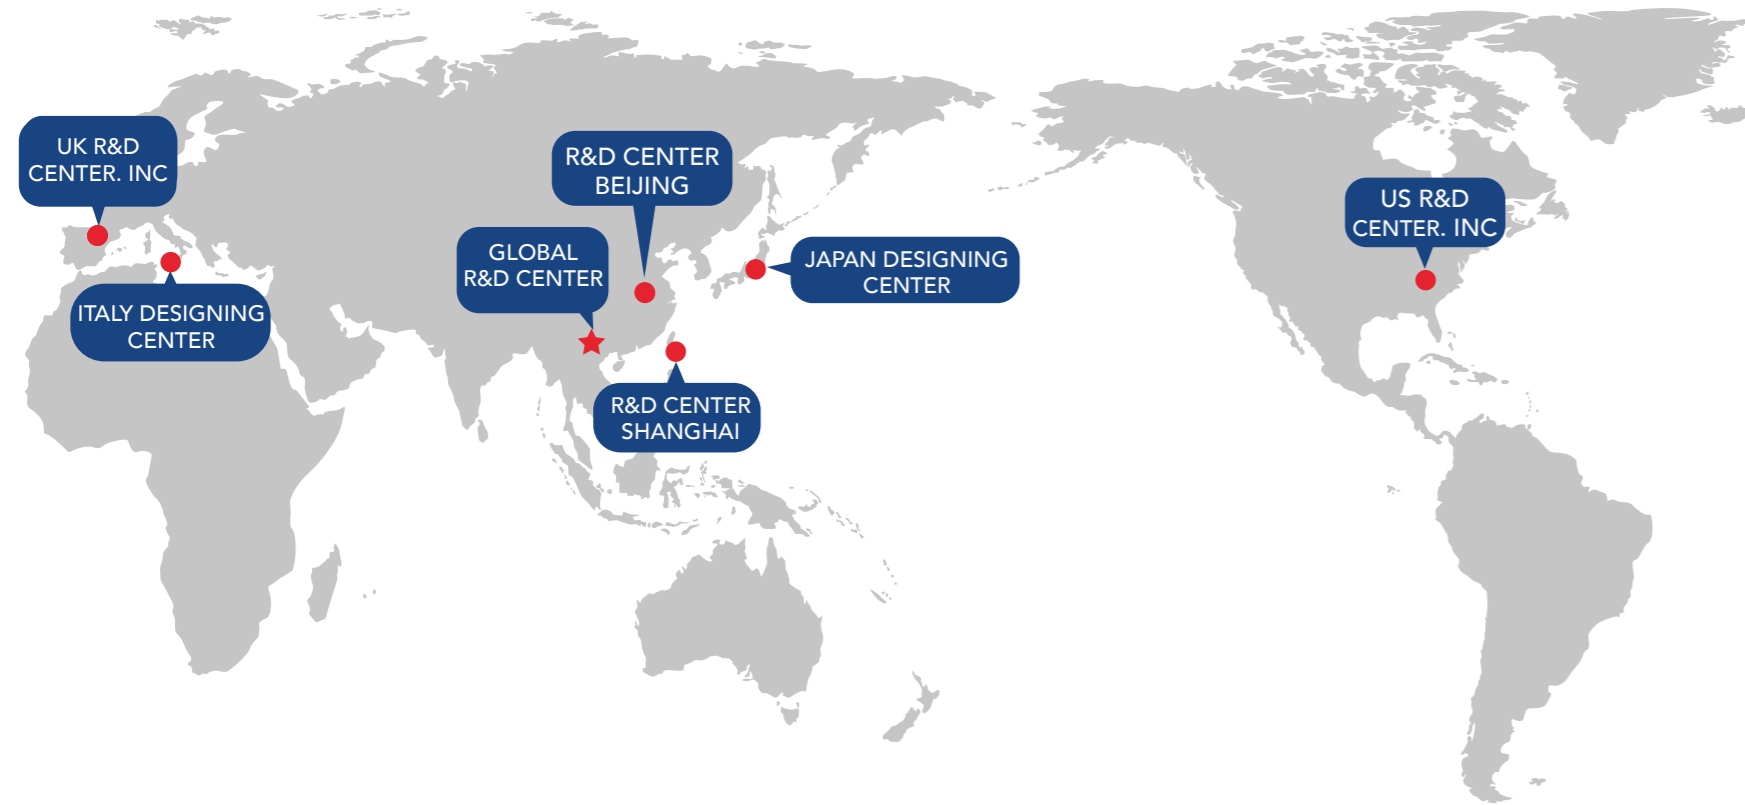

Global Research & Development

Each year, Changan Automobile invests 5% of its annual sales revenue in R&D. Since 2006, the total investment has exceeded $17 billion. The Company has invested $289 million to build the Dianjing test track, an international standard vehicle testing facility, which is 150 km long and spread over 2,240,000 m², making it the 2nd largest such facility in the world.

In addition, the Company is ranked #1 in automotive R&D in China, having mastered more than 200 key technologies, and taken the lead in realizing the mass production of more

than 70 features such as IACC, APA5.0, APA6.0. Meanwhile, in the field of new energy, Changan Automobile has also acquired more than 580 patents, as well as power battery technology, high efficiency and high-density drive motor system, and many other technologies. Changan Automobile has been leading intelligence and high tech electric and hybrid electric vehicle R&D in China. Over the years, Changan Automobile has invested on independent research and development to build world-class R&D strength, and established the R&D layout with "nine locations in seven countries".

Together with Huawei and CATL, Changan has entered into a new JV under the name of Avatar Technologies. The JV will work on the design and development of high-end new energy smart vehicles, as well as smart ecological services for people, cars and homes, making digital travel a reality. Changan already collaborates with digital partners like Huawei to develop forward looking technologies such as Level 4 self-driving vehicles and 5G car networking.