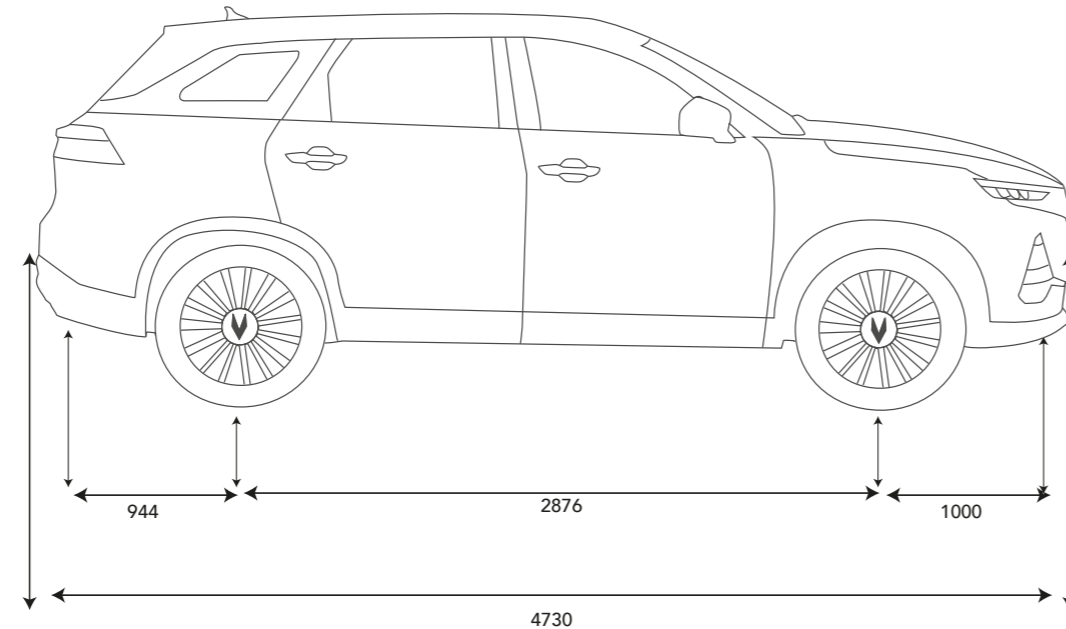

Vehicle Specifications

Vehicle Specifications

Model	Changan Oshan X7 FutureSense™
Seating Capacity	5
Engine Performance	
Engine Type	Turbocharged NE15 Series Euro 6 Compliant
Remote Engine Start	Equipped
Displacement in cc (valves per cylinder)	1,499 (4)
Output in kW (hp) / Torque in Nm (ft lbs)	138 (185) / 300 (221)
Power Transmission	
Driving Type	Front Wheel Drive
Smart Driving Modes	Eco, Comfort, Sport, Custom
Start Stop Technology	Equipped
Transmission Type	7 Speed Wet DCT Triptronic
Fuel tank capacity, approx in liters	55
Chassis & Steering	
Suspension (Front / Rear)	McPherson Independent / Multi-Link
Steering Personalization	Light, Sport, Comfort Modes
Tires & Braking System	
Tire & Rims	225/55 R19, 19" Air-Turbine Rims
Brake Type (Front / Rear)	Ventilated Disc
Parking Brake	Electric with Auto Hold
Exterior Design	
Sunroof	Electric Panoramic Sunroof
Roof Rack	Equipped
Electric Outside Rear View Mirror	Heated + Foldable
Boneless Wiper and Defogger	Front + Rear
Tailgate	Powered, Remote Open
Interior Design	
Interior Scheme	Ivory White Faux Leather
Multimedia Steering Wheel	Leather
Instrument Panel	7-inch Digital Speedometer
Access System	Smart Keyless Entry + Push Start
Accessory Connectors	12V Universal, 2 Front USB, 1 Rear USB
Power Windows	One-touch operation
Seating Comfort	
Front Driver Seat	6-Way Electric Adjustable
Front Passenger Seat	6-Way Electric Adjustable
Intelligent Seating	Heated + Ventilated Front Seats
Second Row Seat	40/60 Fold Down
Second Row Console	Console with Cupholders
Third Row Seat	Not Equipped
Air Conditioning	
Automatic Climate Control	Touch-based control
Rear AC Vents	Equipped
Air Purifier	PM 0.1 Air Filter
Human-Machine Interface (HMI)	
HMI Type	10.25" Capacitive Touch Screen
Connectivity	USB, Aux, iPod, BT, WiFi
CarAuto Functionality	Navigation, Music, Handsfree calling
Speakers	6