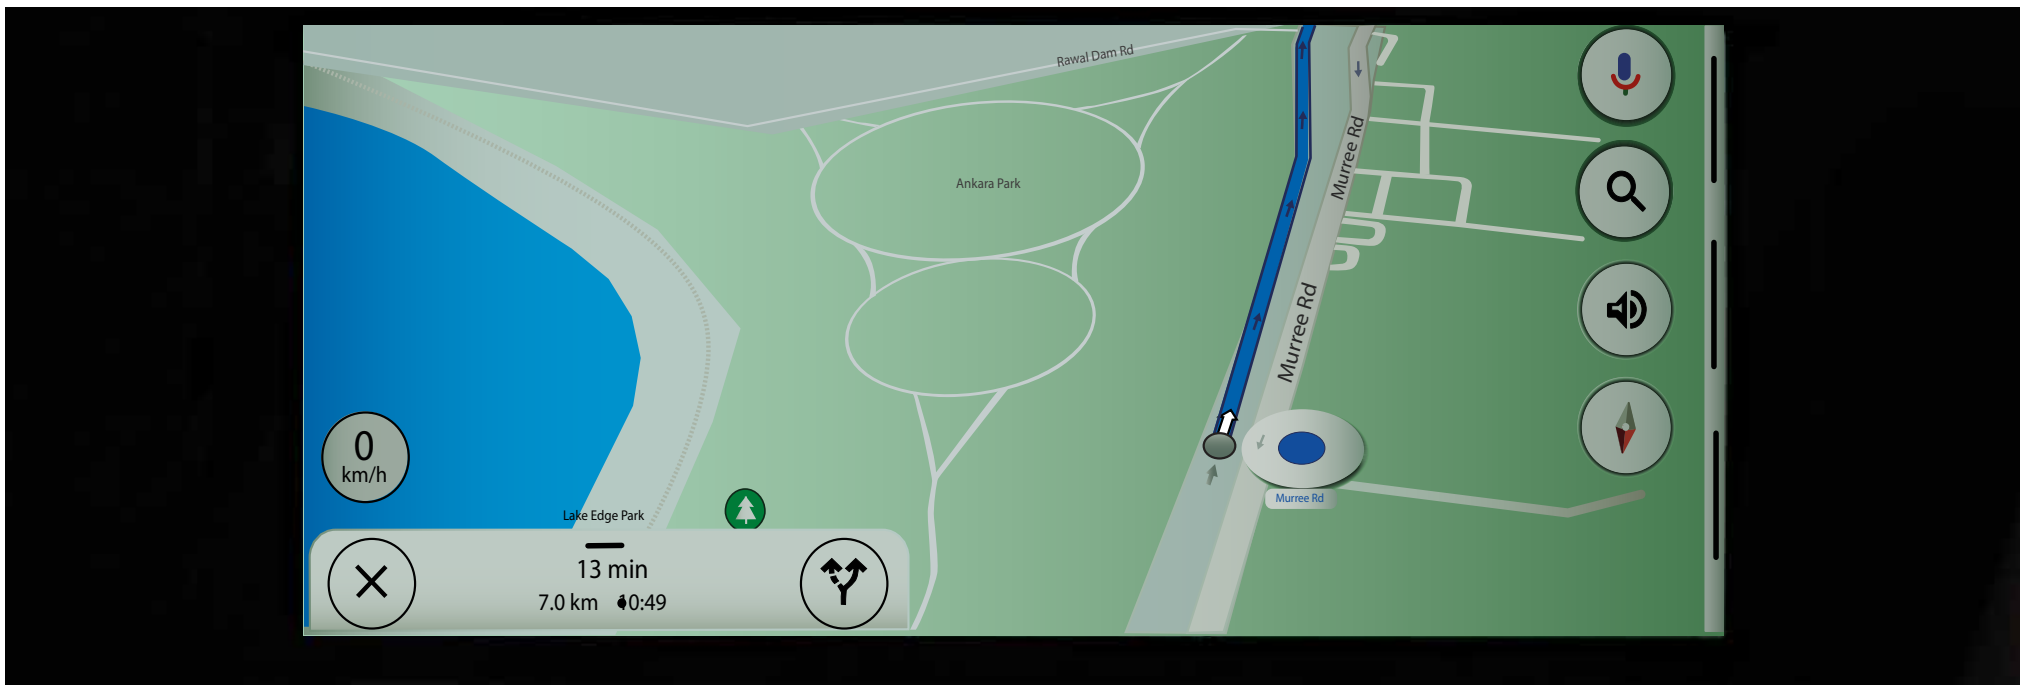

Quick Control

- Window and Ventilation Operation
- Car Mode Selection