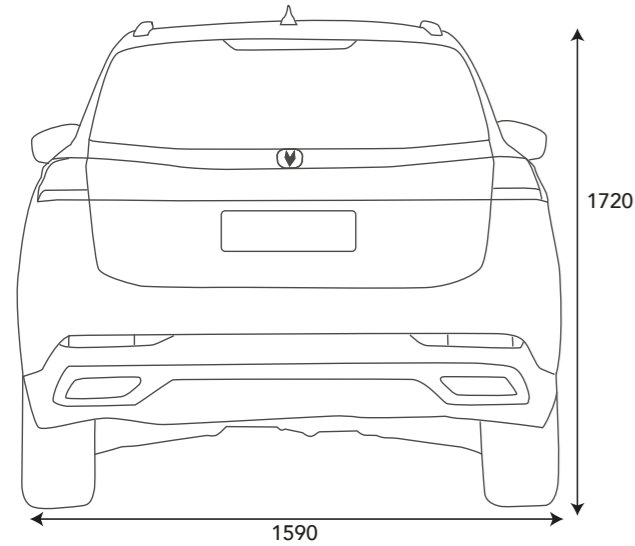

Vehicle Specifications

Vehicle Specifications

Model	Changan Oshan X7 FutureSense™
Seating Capacity	5
Engine Performance	
Engine Type	Turbocharged NE15 Series Euro 6 Compliant
Remote Engine Start	Equipped
Displacement in cc (valves per cylinder)	1,499 (4)
Output in kW (hp) / Torque in Nm (ft lbs)	138 (185) / 300 (221)
Power Transmission	
Driving Type	Front Wheel Drive
Smart Driving Modes	Eco, Comfort, Sport, Custom
Start Stop Technology	Equipped
Transmission Type	7 Speed Wet DCT Triptronic
Fuel tank capacity, approx in liters	55
Chassis & Steering	
Suspension (Front / Rear)	McPherson Independent / Multi-Link
Steering Personalization	Light, Sport, Comfort Modes
Tires & Braking System	
Tire & Rims	225/55 R19, 19" Air-Turbine Rims
Brake Type (Front / Rear)	Ventilated Disc
Parking Brake	Electric with Auto Hold
Exterior Design	
Sunroof	Electric Panoramic Sunroof
Roof Rack	Equipped
Electric Outside Rear View Mirror	Heated + Foldable
Boneless Wiper and Defogger	Front + Rear
Tailgate	Powered, Remote Open
Interior Design	
Interior Scheme	Ivory White Faux Leather
Multimedia Steering Wheel	Leather
Instrument Panel	7-inch Digital Speedometer
Access System	Smart Keyless Entry + Push Start
Accessory Connectors	12V Universal, 2 Front USB, 1 Rear USB
Power Windows	One-touch operation
Seating Comfort	
Front Driver Seat	6-Way Electric Adjustable
Front Passenger Seat	6-Way Electric Adjustable
Intelligent Seating	Heated + Ventilated Front Seats
Second Row Seat	40/60 Fold Down
Second Row Console	Console with Cupholders
Third Row Seat	Not Equipped
Air Conditioning	
Automatic Climate Control	Touch-based control
Rear AC Vents	Equipped
Air Purifier	PM 0.1 Air Filter
Human-Machine Interface (HMI)	
HMI Type	10.25" Capacitive Touch Screen
Connectivity	USB, Aux, iPod, BT, WiFi
CarAuto Functionality	Navigation, Music, Handsfree calling
Speakers	6